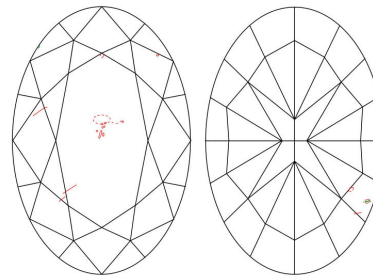

Carat Weight ..... 1.00 carat

Color Grade ..... Fancy Light Yellow

Color Origin ..... Natural

Color Distribution ..... Even

Clarity Grade ..... SI1

Proportions:

Profile not to actual proportions

Polish ..... Excellent

Symmetry ..... Good

Fluorescence ..... Faint

Inscription(s): GIA 2225770349

Comments: Additional clouds, pinpoints and surface graining are not shown.

ADDITIONAL INFORMATION

GIA COLORED DIAMOND SCALE

Illustration of GIA fancy color grade interrelationships

GIA CLARITY SCALE

FLAWLESS
INTERNALLY FLAWLESS
VVS <sub>1</sub>
VVS <sub>2</sub>
VS <sub>1</sub>
VS <sub>2</sub>
SI <sub>1</sub>
SI <sub>2</sub>
I <sub>1</sub>
I <sub>2</sub>
I <sub>3</sub>

CLARITY CHARACTERISTICS

KEY TO SYMBOLS\*

- Crystal
- ◌ Cloud
- ~ Feather
- ∖ Needle
- ↗ Indented Natural
- ∧ Natural

\* Red symbols denote internal characteristics (inclusions). Green or black symbols denote external characteristics (blemishes). Diagram is an approximate representation of the diamond, and symbols shown indicate type, position, and approximate size of clarity characteristics. All clarity characteristics may not be shown. Details of finish are not shown.