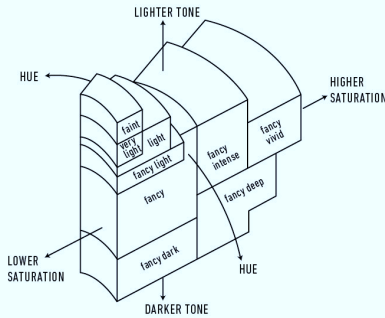

Carat Weight ..... 1.00 carat

Color Grade ..... Fancy Light Yellow

Color Origin ..... Natural

Color Distribution ..... Even

Clarity Grade ..... SI1

Proportions:

Profile not to actual proportions

Polish ..... Excellent

Symmetry ..... Good

Fluorescence ..... Faint

Inscription(s): GIA 2225770349

Comments: Additional clouds, pinpoints and surface graining are not shown.

ADDITIONAL INFORMATION

GIA COLORED DIAMOND SCALE

Illustration of GIA fancy color grade interrelationships

GIA CLARITY SCALE

FLAWLESS
INTERNALLY FLAWLESS
VVS <sub>1</sub>
VVS <sub>2</sub>
VS <sub>1</sub>
VS <sub>2</sub>
SI <sub>1</sub>
SI <sub>2</sub>
I <sub>1</sub>
I <sub>2</sub>
I <sub>3</sub>

CLARITY CHARACTERISTICS

KEY TO SYMBOLS\*

- Crystal
- ◌ Cloud
- ~ Feather
- ∖ Needle
- ↗ Indented Natural
- ∧ Natural

\* Red symbols denote internal characteristics (inclusions). Green or black symbols denote external characteristics (blemishes). Diagram is an approximate representation of the diamond, and symbols shown indicate type, position, and approximate size of clarity characteristics. All clarity characteristics may not be shown. Details of finish are not shown.