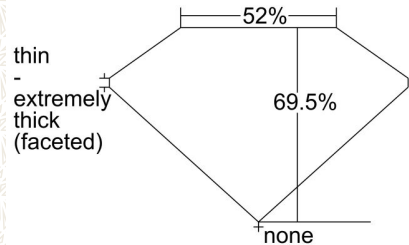

GIA NATURAL COLORED DIAMOND REPORT

January 12, 2023

Report Type ..... Grading Report

GIA Report Number ..... 2225770349

Shape and Cutting Style ..... Oval Modified Brilliant

Measurements ..... 7.07 x 5.05 x 3.51 mm

Carat Weight ..... 1.00 carat

Color Grade ..... Fancy Light Yellow

Color Origin ..... Natural

Color Distribution ..... Even

Clarity Grade ..... SI1

Proportions:

Profile not to actual proportions

Polish ..... Excellent

Symmetry ..... Good

Fluorescence ..... Faint

Inscription(s): GIA 2225770349

Comments: Additional clouds, pinpoints and surface graining are not shown.

ADDITIONAL INFORMATION

GIA COLORED DIAMOND SCALE

Illustration of GIA fancy color grade interrelationships

GIA CLARITY SCALE

FLAWLESS
INTERNALLY FLAWLESS
VVS <sub>1</sub>
VVS <sub>2</sub>
VS <sub>1</sub>
VS <sub>2</sub>
SI <sub>1</sub>
SI <sub>2</sub>
I <sub>1</sub>
I <sub>2</sub>
I <sub>3</sub>

CLARITY CHARACTERISTICS