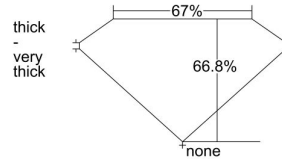

GIA®

FACSIMILE

GIA REPORT 5333435186

Verify this report at GIA.edu

GIA NATURAL DIAMOND DOSSIER®

August 06, 2019
GIA Report Number 5333435186
Shape and Cutting Style ..... Emerald Cut
Measurements ..... 4.43 x 3.08 x 2.06 mm

GRADING RESULTS

Carat Weight ..... 0.27 carat
Color Grade ..... F
Clarity Grade VS1

ADDITIONAL GRADING INFORMATION

Polish ..... Excellent
Symmetry ..... Very Good
Fluorescence ..... None
Clarity Characteristics ..... Cloud, Pinpoint
Inscription(s): GIA 5333435186

PROPORTIONS

Profile not to actual proportions

GRADING SCALES

GIA COLOR SCALE		GIA CLARITY SCALE	
COLORLESS	D	VERY VERY SLIGHTLY INCLUDED	FLAWLESS
	E		INTERNALLY FLAWLESS
	F		VVS₁
	G		VVS₂
	H		VS₁
	I		VS₂
	J		SI₁
	K		SI₂
	L		I₁
	M		I₂
NEAR COLORLESS	N	SLIGHTLY INCLUDED	I₃
	O		
	P		
	Q		
FAINT	R		
	S		
	T		
	U		
VERT LIGHT	V		
	W		
	X		
	Y		
LIGHT	Z