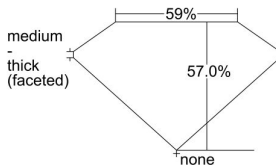

GIA®

FACSIMILE

GIA REPORT 6332449089

Verify this report at GIA.edu

GIA NATURAL DIAMOND DOSSIER®

August 07, 2019
GIA Report Number 6332449089
Shape and Cutting Style ..... Heart Brilliant
Measurements ..... 4.63 x 5.13 x 2.93 mm

GRADING RESULTS

Carat Weight ..... 0.40 carat
Color Grade I
Clarity Grade VS1

ADDITIONAL GRADING INFORMATION

Polish ..... Excellent
Symmetry ..... Very Good
Fluorescence ..... Faint
Clarity Characteristics ..... Cloud, Feather
Inscription(s): GIA 6332449089

PROPORTIONS

Profile not to actual proportions

GRADING SCALES

GIA COLOR SCALE		GIA CLARITY SCALE			
COLORLESS	D	VERY VERY SLIGHTLY INCLUDED	FLAWLESS		
	E		INTERNALLY FLAWLESS		
	F	VERY SLIGHTLY INCLUDED	VVS₁		
	G		VVS₂		
	H		VS₁		
	NEAR COLORLESS	I	SLIGHTLY INCLUDED	VS₂	
		J		SI₁	
		FAINT	K	INCLUDED	SI₂
			L		I₁
			M		I₂
VERT LIGHT	N		INCLUDED	I₃	
	O				
	P				
	Q				
	LIGHT		R		
		S			
		T			
U					
	V				
	W				
	X				
	Y				
	Z