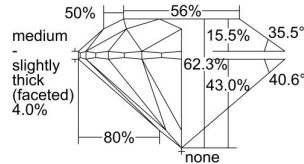

GIA®

FACSIMILE

GIA REPORT 5202441770

Verify this report at GIA.edu

GIA NATURAL DIAMOND DOSSIER®

July 11, 2019
GIA Report Number 5202441770
Shape and Cutting Style ..... Round Brilliant
Measurements ..... 4.32 - 4.33 x 2.70 mm

GRADING RESULTS

Carat Weight ..... 0.31 carat
Color Grade ..... K
Clarity Grade S11
Cut Grade ..... Excellent

ADDITIONAL GRADING INFORMATION

Polish ..... Excellent
Symmetry ..... Excellent
Fluorescence ..... Medium Blue
Clarity Characteristics ..... Feather, Crystal
Inscription(s): GIA 5202441770

PROPORTIONS

Profile to actual proportions

GRADING SCALES

GIA COLOR SCALE	GIA CLARITY SCALE	GIA CUT SCALE	
D	FLAWLESS	EXCELLENT	
E	INTERNALLY FLAWLESS		
F		VVS₁	VERY GOOD
G	VVS₂		
H	VS₁	GOOD	
I	VS₂		
J	S1₁	FAIR	
K	S1₂		
L	I₁	POOR	
M	I₂		
N	I₃		
O			
P			
Q			
R			
S			
T			
U			
V			
W			
X			
Y			
Z