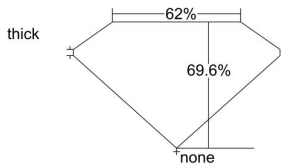

GIA®

FACSIMILE

GIA REPORT 6332459238

Verify this report at GIA.edu

GIA NATURAL DIAMOND DOSSIER®

August 12, 2019
GIA Report Number 6332459238
Shape and Cutting Style ..... **Cut-Cornered Rectangular Modified Brilliant**
Measurements ..... 5.06 x 4.12 x 2.87 mm

GRADING RESULTS

Carat Weight ..... 0.54 carat
Color Grade ..... J
Clarity Grade VVS1

ADDITIONAL GRADING INFORMATION

Polish ..... Excellent
Symmetry ..... Very Good
Fluorescence ..... None
Clarity Characteristics ..... Pinpoint
Inscription(s): GIA 6332459238

PROPORTIONS

Profile not to actual proportions

GRADING SCALES

GIA COLOR SCALE		GIA CLARITY SCALE			
COLORLESS	D	VERY VERY SLIGHTLY INCLUDED	FLAWLESS		
	E		INTERNALLY FLAWLESS		
	F	VERY SLIGHTLY INCLUDED	VVS₁		
	G		VVS₂		
	H		VS₁		
	NEAR COLORLESS	I	SLIGHTLY INCLUDED	VS₂	
		J		SI₁	
		FAINT	K	INCLUDED	SI₂
			L		I₁
			M		I₂
VERT LIGHT	N	INCLUDED	I₃		
	O				
	P				
	Q				
	R				
	S				
	T				
LIGHT	U				
	V				
	W				
	X				
Y					
Z