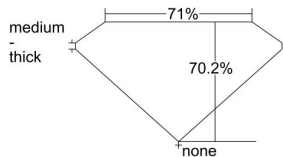

GIA®

FACSIMILE

GIA REPORT 2334355571

Verify this report at GIA.edu

GIA NATURAL DIAMOND DOSSIER®

July 25, 2019
GIA Report Number 2334355571
Shape and Cutting Style ..... Square Modified Brilliant
Measurements ..... 3.42 x 3.41 x 2.39 mm

GRADING RESULTS

Carat Weight ..... 0.24 carat
Color Grade ..... D
Clarity Grade VS1

ADDITIONAL GRADING INFORMATION

Polish ..... Very Good
Symmetry ..... Good
Fluorescence ..... None
Clarity Characteristics..... Crystal, Pinpoint, Indented Natural
Inscription(s): GIA 2334355571

PROPORTIONS

Profile not to actual proportions

GRADING SCALES

GIA COLOR SCALE		GIA CLARITY SCALE			
COLORLESS	D	VERY VERY SLIGHTLY INCLUDED	FLAWLESS		
	E		INTERNALLY FLAWLESS		
	F	VERY SLIGHTLY INCLUDED	VVS₁		
	G		VVS₂		
	H		VS₁		
	NEAR COLORLESS	I	SLIGHTLY INCLUDED	VS₂	
		J		SI₁	
		FAINT	K	INCLUDED	SI₂
			L		I₁
			M		I₂
VERT LIGHT	N	INCLUDED	I₃		
	O				
	P				
	Q				
	R				
LIGHT	S				
	T				
	U				
	V				
	W				
	X				
	Y				
	Z