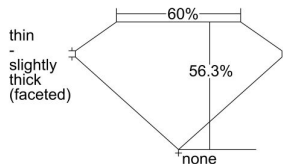

GIA®

FACSIMILE

GIA REPORT 2337304018

Verify this report at GIA.edu

GIA NATURAL DIAMOND DOSSIER®

July 18, 2019
GIA Report Number 2337304018
Shape and Cutting Style ..... Heart Brilliant
Measurements ..... 4.37 x 4.79 x 2.70 mm

GRADING RESULTS

Carat Weight ..... 0.31 carat
Color Grade ..... E
Clarity Grade VS1

ADDITIONAL GRADING INFORMATION

Polish ..... Excellent
Symmetry ..... Very Good
Fluorescence ..... None
Clarity Characteristics..Crystal, Cloud, Pinpoint, Indented Natural
Inscription(s): GIA 2337304018

PROPORTIONS

Profile not to actual proportions

GRADING SCALES

GIA COLOR SCALE		GIA CLARITY SCALE			
COLORLESS	D	VERY VERY SLIGHTLY INCLUDED	FLAWLESS		
	E		INTERNALLY FLAWLESS		
	F		VVS₁		
	NEAR COLORLESS	G	VVS₂		
		H	VERY SLIGHTLY INCLUDED	VS₁	
		I		VS₂	
		FAINT	J	SLIGHTLY INCLUDED	SI₁
			K		SI₂
	L		INCLUDED		I₁
	M			I₂	
VERT LIGHT	N		INCLUDED	I₃	
	O				
	P				
	Q				
	R				
LIGHT	S				
	T				
	U				
	V				
	W				
	X				
	Y				
	Z