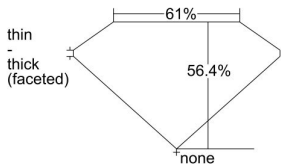

GIA®

FACSIMILE

GIA REPORT 6332209636

Verify this report at GIA.edu

GIA NATURAL DIAMOND DOSSIER®

July 05, 2019
GIA Report Number 6332209636
Shape and Cutting Style ..... Heart Brilliant
Measurements ..... 4.30 x 4.73 x 2.67 mm

GRADING RESULTS

Carat Weight ..... 0.31 carat
Color Grade ..... G
Clarity Grade VS1

ADDITIONAL GRADING INFORMATION

Polish ..... Excellent
Symmetry ..... Very Good
Fluorescence ..... Faint
Clarity Characteristics..... Cloud, Feather, Indented Natural
Inscription(s): GIA 6332209636

PROPORTIONS

Profile not to actual proportions

GRADING SCALES

GIA COLOR SCALE		GIA CLARITY SCALE			
COLORLESS	D	VERY VERY SLIGHTLY INCLUDED	FLAWLESS		
	E		INTERNALLY FLAWLESS		
	F	VERY SLIGHTLY INCLUDED	VVS₁		
	G		VVS₂		
	H		VS₁		
	NEAR COLORLESS	I	SLIGHTLY INCLUDED	VS₂	
		J		SI₁	
		FAINT	K	INCLUDED	SI₂
			L		I₁
			M		I₂
VERT LIGHT	N	INCLUDED	I₃		
	O				
	P				
	Q				
	R				
	S				
	T				
LIGHT	U				
	V				
	W				
	X				
Y					
Z