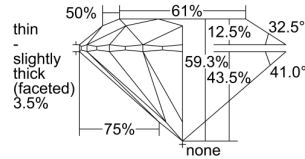

GIA®

FACSIMILE

GIA REPORT 2337179231

Verify this report at GIA.edu

GIA NATURAL DIAMOND DOSSIER®

July 05, 2019
GIA Report Number 2337179231
Shape and Cutting Style ..... Round Brilliant
Measurements ..... 3.98 - 4.02 x 2.37 mm

GRADING RESULTS

Carat Weight ..... 0.23 carat
Color Grade ..... G
Clarity Grade S11
Cut Grade ..... Excellent

ADDITIONAL GRADING INFORMATION

Polish ..... Very Good
Symmetry ..... Very Good
Fluorescence ..... None
Clarity Characteristics ..... Cloud, Crystal
Inscription(s): GIA 2337179231

PROPORTIONS

Profile to actual proportions

GRADING SCALES

GIA COLOR SCALE		GIA CLARITY SCALE		GIA CUT SCALE	
COLORLESS	D	VERY VERY SLIGHTLY INCLUDED	FLAWLESS	EXCELLENT	
	E		INTERNALLY FLAWLESS		
	F		VVS₁		
	G		VVS₂		
	NEAR COLORLESS	H	VERY SLIGHTLY INCLUDED	VS₁	VERY GOOD
		I		VS₂	
		J	SLIGHTLY INCLUDED	S1₁	FAIR
		K		S1₂	
		L		I₁	
	FAINT	M	INCLUDED	I₂	POOR
N		I₃			
O					
P					
Q					
R					
S					
T					
LIGHT	U				
	V				
	W				
	X				
	Y				
	Z