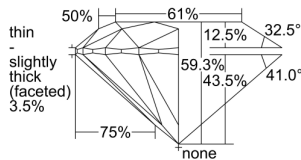

GIA®

FACSIMILE

GIA REPORT 2337179231

Verify this report at GIA.edu

GIA NATURAL DIAMOND DOSSIER®

July 05, 2019
GIA Report Number 2337179231
Shape and Cutting Style ..... Round Brilliant
Measurements ..... 3.98 - 4.02 x 2.37 mm

GRADING RESULTS

Carat Weight ..... 0.23 carat
Color Grade ..... G
Clarity Grade S11
Cut Grade ..... Excellent

ADDITIONAL GRADING INFORMATION

Polish ..... Very Good
Symmetry ..... Very Good
Fluorescence ..... None
Clarity Characteristics ..... Cloud, Crystal
Inscription(s): GIA 2337179231

PROPORTIONS

Profile to actual proportions

GRADING SCALES

GIA COLOR SCALE	GIA CLARITY SCALE	GIA CUT SCALE
D	FLAWLESS	EXCELLENT
E	FLAWLESS	
F	INTERNALLY FLAWLESS	VERY GOOD
G	VVS₁	
H	VVS₂	GOOD
I	VS₁	
J	VS₂	FAIR
K	S1₁	
L	S1₂	POOR
M	I₁	
N	I₂	
O	I₃	
P		
Q		
R		
S		
T		
U		
V		
W		
X		
Y		
Z