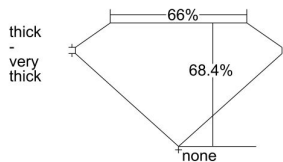

GIA®

FACSIMILE

GIA REPORT 1339170811

Verify this report at GIA.edu

GIA NATURAL DIAMOND DOSSIER®

June 28, 2019
GIA Report Number 1339170811
Shape and Cutting Style ..... Square Emerald Cut
Measurements ..... 4.44 x 4.33 x 2.96 mm

GRADING RESULTS

Carat Weight ..... 0.50 carat
Color Grade ..... E
Clarity Grade SI1

ADDITIONAL GRADING INFORMATION

Polish ..... Excellent
Symmetry ..... Excellent
Fluorescence ..... None
Clarity Characteristics ..... Cloud
Inscription(s): GIA 1339170811

PROPORTIONS

Profile not to actual proportions

GRADING SCALES

GIA COLOR SCALE		GIA CLARITY SCALE			
COLORLESS	D	VERY VERY SLIGHTLY INCLUDED	FLAWLESS		
	E		INTERNALLY FLAWLESS		
	F		VVS₁		
	NEAR COLORLESS	G	VERY SLIGHTLY INCLUDED	VVS₂	
		H		VS₁	
		FAINT	I	SLIGHTLY INCLUDED	VS₂
			J		SI₁
			K	SLIGHTLY INCLUDED	SI₂
	LIGHT	L	INCLUDED	I₁	
		M		I₂	
N		I₃			
O					
P					
Q					
R