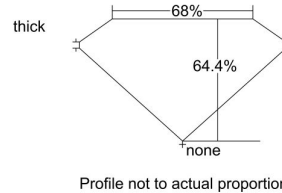

GIA®

FACSIMILE

GIA REPORT 1329998604

Verify this report at gia.edu

GIA NATURAL DIAMOND DOSSIER®

June 07, 2019
GIA Report Number 1329998604
Shape and Cutting Style ..... Emerald Cut
Measurements ..... 4.68 x 3.37 x 2.17 mm

GRADING RESULTS

Carat Weight ..... 0.31 carat
Color Grade ..... E
Clarity Grade VS1

ADDITIONAL GRADING INFORMATION

Polish ..... Very Good
Symmetry ..... Very Good
Fluorescence ..... None
Clarity Characteristics ..... Crystal, Pinpoint
Inscription(s): GIA 1329998604

PROPORTIONS

GRADING SCALES

GIA COLOR SCALE		GIA CLARITY SCALE			
COLORLESS	D	VERY VERY SLIGHTLY INCLUDED	FLAWLESS		
	E		INTERNALLY FLAWLESS		
	F	VERY SLIGHTLY INCLUDED	VVS₁		
	G		VVS₂		
	H		VS₁		
	NEAR COLORLESS	I	SLIGHTLY INCLUDED	VS₂	
		J		SI₁	
		FAINT	K	INCLUDED	SI₂
			L		I₁
			M		I₂
VERT LIGHT			N	INCLUDED	I₃
			O		
			P		
	Q				
LIGHT	R				
	S				
	T				
	U				
	V				
	Z