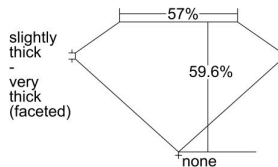

GIA®

FACSIMILE

GIA REPORT 1206327052

Verify this report at GIA.edu

GIA NATURAL DIAMOND DOSSIER®

May 23, 2019
GIA Report Number 1206327052
Shape and Cutting Style ..... Heart Brilliant
Measurements ..... 4.62 x 5.05 x 3.01 mm

GRADING RESULTS

Carat Weight ..... 0.40 carat
Color Grade ..... E
Clarity Grade SI1

ADDITIONAL GRADING INFORMATION

Polish ..... Good
Symmetry ..... Good
Fluorescence ..... None
Clarity Characteristics ..... Feather
Inscription(s): GIA 1206327052

PROPORTIONS

Profile not to actual proportions

GRADING SCALES

GIA COLOR SCALE		GIA CLARITY SCALE			
NEAR COLORLESS	D	VERY VERY SLIGHTLY INCLUDED	FLAWLESS		
	E		INTERNALLY FLAWLESS		
	F		VVS₁		
	G		VVS₂		
	FAINT	H	VERY SLIGHTLY INCLUDED	VS₁	
		I		VS₂	
		VERT LIGHT	J	SLIGHTLY INCLUDED	SI₁
			K		SI₂
	L		I₁		
	LIGHT		M	INCLUDED	I₂
N			I₃		
O					
P					
	Q				
	R				
	S				
	T				
	U				
	V				
	W				
	X				
	Y				
	Z