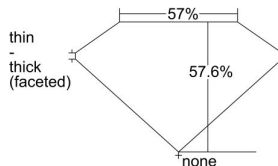

GIA®

FACSIMILE

GIA REPORT 6325937377

Verify this report at GIA.edu

GIA NATURAL DIAMOND DOSSIER®

June 03, 2019
GIA Report Number 6325937377
Shape and Cutting Style ..... Heart Brilliant
Measurements ..... 4.11 x 4.88 x 2.81 mm

GRADING RESULTS

Carat Weight ..... 0.30 carat
Color Grade ..... H
Clarity Grade VS1

ADDITIONAL GRADING INFORMATION

Polish ..... Very Good
Symmetry ..... Very Good
Fluorescence ..... Faint
Clarity Characteristics ..... Feather, Pinpoint
Inscription(s): GIA 6325937377

PROPORTIONS

Profile not to actual proportions

GRADING SCALES

GIA COLOR SCALE		GIA CLARITY SCALE			
COLORLESS	D	VERY VERY SLIGHTLY INCLUDED	FLAWLESS		
	E		INTERNALLY FLAWLESS		
	F	VERY SLIGHTLY INCLUDED	VVS₁		
	G		VVS₂		
	H		VS₁		
	NEAR COLORLESS	I	SLIGHTLY INCLUDED	VS₂	
		J		SI₁	
		FAINT	K	INCLUDED	SI₂
			L		I₁
			M		I₂
VERT LIGHT			N	INCLUDED	I₃
			O		
			P		
	Q				
LIGHT	R				
	S				
	T				
	U				
	V				
	Z