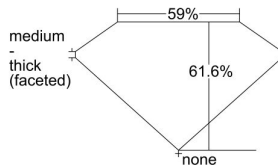

GIA®

FACSIMILE

GIA REPORT 2326874579

Verify this report at GIA.edu

GIA NATURAL DIAMOND DOSSIER®

May 24, 2019
GIA Report Number 2326874579
Shape and Cutting Style ..... Pear Brilliant
Measurements ..... 5.83 x 3.79 x 2.34 mm

GRADING RESULTS

Carat Weight ..... 0.30 carat
Color Grade ..... H
Clarity Grade SI1

ADDITIONAL GRADING INFORMATION

Polish ..... Very Good
Symmetry ..... Good
Fluorescence ..... Faint
Clarity Characteristics ..... Crystal
Inscription(s): GIA 2326874579

PROPORTIONS

Profile not to actual proportions

GRADING SCALES

GIA COLOR SCALE		GIA CLARITY SCALE			
COLORLESS	D	VERY VERY SLIGHTLY INCLUDED	FLAWLESS		
	E		INTERNALLY FLAWLESS		
	F	VERY SLIGHTLY INCLUDED	VVS₁		
	G		VVS₂		
	H		VS₁		
	NEAR COLORLESS	I	SLIGHTLY INCLUDED	VS₂	
		J		SI₁	
		FAINT	K	INCLUDED	SI₂
			L		I₁
			M		I₂
VERT LIGHT	N	LIGHT	I₃		
	O				
	P				
	Q				
	R