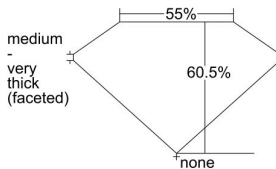

GIA®

FACSIMILE

GIA REPORT 2324768599

Verify this report at GIA.edu

GIA NATURAL DIAMOND DOSSIER®

May 10, 2019
GIA Report Number 2324768599
Shape and Cutting Style ..... Heart Brilliant
Measurements ..... 3.95 x 4.65 x 2.81 mm

GRADING RESULTS

Carat Weight ..... 0.30 carat
Color Grade ..... G
Clarity Grade VS2

ADDITIONAL GRADING INFORMATION

Polish ..... Excellent
Symmetry ..... Very Good
Fluorescence ..... None
Clarity Characteristics ..... Feather
Inscription(s): GIA 2324768599

PROPORTIONS

Profile not to actual proportions

GRADING SCALES

GIA COLOR SCALE		GIA CLARITY SCALE			
COLORLESS	D	VERY VERY SLIGHTLY INCLUDED	FLAWLESS		
	E		INTERNALLY FLAWLESS		
	F	VERY SLIGHTLY INCLUDED	VVS₁		
	G		VVS₂		
	H		VS₁		
	NEAR COLORLESS	I	SLIGHTLY INCLUDED	VS₂	
		J		SI₁	
		FAINT	K	INCLUDED	SI₂
			L		I₁
			M		I₂
VERT LIGHT			N	INCLUDED	I₃
			O		
	P				
LIGHT	Q				
	R				
	S				
	T				
	U				
	V				
W					
X					
Y					
Z