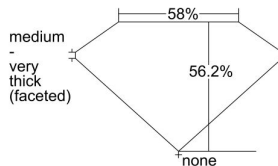

GIA®

FACSIMILE

GIA REPORT 6322758356

Verify this report at GIA.edu

GIA NATURAL DIAMOND DOSSIER®

May 10, 2019
GIA Report Number 6322758356
Shape and Cutting Style ..... Heart Brilliant
Measurements ..... 4.13 x 4.77 x 2.69 mm

GRADING RESULTS

Carat Weight ..... 0.31 carat
Color Grade I
Clarity Grade SI1

ADDITIONAL GRADING INFORMATION

Polish ..... Excellent
Symmetry ..... Very Good
Fluorescence ..... None
Clarity Characteristics ..... Feather
Inscription(s): GIA 6322758356

PROPORTIONS

Profile not to actual proportions

GRADING SCALES

GIA COLOR SCALE		GIA CLARITY SCALE			
COLORLESS	D	VERY VERY SLIGHTLY INCLUDED	FLAWLESS		
	E		INTERNALLY FLAWLESS		
	F	VERY SLIGHTLY INCLUDED	VVS₁		
	G		VVS₂		
	H		VS₁		
	NEAR COLORLESS	I	SLIGHTLY INCLUDED	VS₂	
		J		SI₁	
		FAINT	K	INCLUDED	SI₂
			L		I₁
			M		I₂
VERT LIGHT	N		INCLUDED	I₃	
	O				
	P				
	Q				
	R				
	S				
LIGHT	T				
	U				
	V				
	W				
	X				
Y					
Z