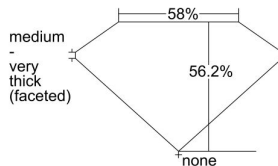

GIA®

FACSIMILE

GIA REPORT 6322758356

Verify this report at GIA.edu

GIA NATURAL DIAMOND DOSSIER®

May 10, 2019
GIA Report Number 6322758356
Shape and Cutting Style ..... Heart Brilliant
Measurements ..... 4.13 x 4.77 x 2.69 mm

GRADING RESULTS

Carat Weight ..... 0.31 carat
Color Grade I
Clarity Grade SI1

ADDITIONAL GRADING INFORMATION

Polish ..... Excellent
Symmetry ..... Very Good
Fluorescence ..... None
Clarity Characteristics ..... Feather
Inscription(s): GIA 6322758356

PROPORTIONS

Profile not to actual proportions

GRADING SCALES

GIA COLOR SCALE		GIA CLARITY SCALE			
COLORLESS	D	VERY VERY SLIGHTLY INCLUDED	FLAWLESS		
	E		INTERNALLY FLAWLESS		
	F		VVS₁		
	G		VVS₂		
	NEAR COLORLESS	H	VERY SLIGHTLY INCLUDED	VS₁	
		I		VS₂	
		FAINT	J	SLIGHTLY INCLUDED	I₁
			K		I₂
	L		I₃		
	VERT LIGHT		M	INCLUDED	
N					
O					
P					
Q					
R					
LIGHT	S				
	T				
	U				
	V				
	W				
	X				
Y					
Z