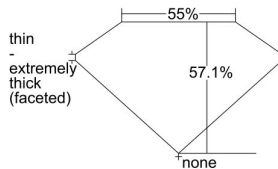

GIA®

FACSIMILE

GIA REPORT 7321798128

Verify this report at GIA.edu

GIA NATURAL DIAMOND DOSSIER®

May 14, 2019
GIA Report Number 7321798128
Shape and Cutting Style ..... Heart Brilliant
Measurements ..... 4.06 x 4.61 x 2.63 mm

GRADING RESULTS

Carat Weight ..... 0.30 carat
Color Grade I
Clarity Grade VS1

ADDITIONAL GRADING INFORMATION

Polish ..... Very Good
Symmetry ..... Good
Fluorescence ..... Strong Blue
Clarity Characteristics..... Cavity, Indented Natural
Inscription(s): GIA 7321798128

PROPORTIONS

Profile not to actual proportions

GRADING SCALES

GIA COLOR SCALE		GIA CLARITY SCALE			
COLORLESS	D	VERY VERY SLIGHTLY INCLUDED	FLAWLESS		
	E		INTERNALLY FLAWLESS		
	F	VERY SLIGHTLY INCLUDED	VS₁		
	G		VS₂		
	H		VS₁		
	NEAR COLORLESS	I	SLIGHTLY INCLUDED	VS₂	
		J		SI₁	
		FAINT	K	INCLUDED	SI₂
			L		I₁
			M		I₂
VERTICALLY LIGHT	N	INCLUDED	I₃		
	O				
	P				
	Q				
	R				
LIGHT	S				
	T				
	U				
	V				
	W				
	X				
	Y				
	Z