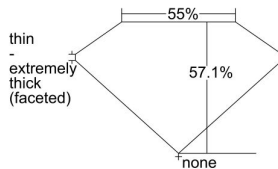

GIA®

FACSIMILE

GIA REPORT 7321798128

Verify this report at GIA.edu

GIA NATURAL DIAMOND DOSSIER®

May 14, 2019
GIA Report Number 7321798128
Shape and Cutting Style ..... Heart Brilliant
Measurements ..... 4.06 x 4.61 x 2.63 mm

GRADING RESULTS

Carat Weight ..... 0.30 carat
Color Grade I
Clarity Grade VS1

ADDITIONAL GRADING INFORMATION

Polish ..... Very Good
Symmetry ..... Good
Fluorescence ..... Strong Blue
Clarity Characteristics ..... Cavity, Indented Natural
Inscription(s): GIA 7321798128

PROPORTIONS

Profile not to actual proportions

GRADING SCALES

GIA COLOR SCALE		GIA CLARITY SCALE			
COLORLESS	D	VERY VERY SLIGHTLY INCLUDED	FLAWLESS		
	E		INTERNALLY FLAWLESS		
	F	VERY SLIGHTLY INCLUDED	VVS₁		
	G		VVS₂		
	H		VS₁		
	NEAR COLORLESS	I	SLIGHTLY INCLUDED	VS₂	
		J		SI₁	
		FAINT	K	INCLUDED	SI₂
			L		I₁
			M		I₂
VERT LIGHT	N	INCLUDED	I₃		
	O				
	P				
	Q				
	R				
LIGHT	S				
	T				
	U				
	V				
	W				
	X				
	Y				
	Z