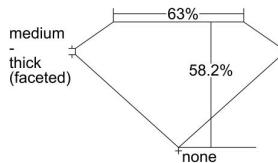

GIA®

FACSIMILE

GIA REPORT 7322769813

Verify this report at GIA.edu

GIA NATURAL DIAMOND DOSSIER®

May 14, 2019
GIA Report Number 7322769813
Shape and Cutting Style ..... Heart Brilliant
Measurements ..... 4.14 x 4.80 x 2.79 mm

GRADING RESULTS

Carat Weight ..... 0.31 carat
Color Grade I
Clarity Grade VVS2

ADDITIONAL GRADING INFORMATION

Polish ..... Very Good
Symmetry ..... Very Good
Fluorescence ..... None
Clarity Characteristics ..... Feather
Inscription(s): GIA 7322769813

PROPORTIONS

Profile not to actual proportions

GRADING SCALES

GIA COLOR SCALE		GIA CLARITY SCALE			
COLORLESS	D	VERY VERY SLIGHTLY INCLUDED	FLAWLESS		
	E		INTERNALLY FLAWLESS		
	F	VERY SLIGHTLY INCLUDED	VVS₁		
	G		VVS₂		
	H		VS₁		
	NEAR COLORLESS	I	SLIGHTLY INCLUDED	VS₂	
		J		SI₁	
		FAINT	K	INCLUDED	SI₂
			L		I₁
			M		I₂
VERT LIGHT	N	INCLUDED	I₃		
	O				
	P				
	Q				
	R				
LIGHT	S				
	T				
	U				
	V				
	W				
	X				
Y					
Z