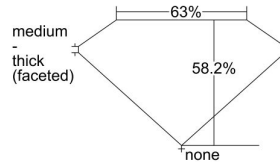

GIA®

FACSIMILE

GIA REPORT 7322769813

Verify this report at GIA.edu

GIA NATURAL DIAMOND DOSSIER®

May 14, 2019
GIA Report Number 7322769813
Shape and Cutting Style ..... Heart Brilliant
Measurements ..... 4.14 x 4.80 x 2.79 mm

GRADING RESULTS

Carat Weight ..... 0.31 carat
Color Grade I
Clarity Grade VVS2

ADDITIONAL GRADING INFORMATION

Polish ..... Very Good
Symmetry ..... Very Good
Fluorescence ..... None
Clarity Characteristics ..... Feather
Inscription(s): GIA 7322769813

PROPORTIONS

Profile not to actual proportions

GRADING SCALES

GIA
COLOR
SCALE

COLORLESS	D
	E
	F
	G
	H
	I
	J
	K
	L
	M
FAINT	N
	O
	P
	Q
VERT LIGHT	R
	S
	T
	U
LIGHT	V
	W
	X
	Y
Z	

GIA
CLARITY
SCALE

VERY VERY SLIGHTLY INCLUDED	VVS₁	
		VVS₂
VERY SLIGHTLY INCLUDED	VS₁	
	VS₂	
SLIGHTLY INCLUDED	SI₁	
	SI₂	
INCLUDED	I₁	
	I₂	
	I₃