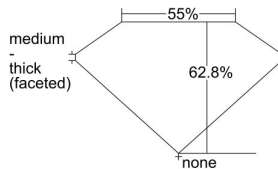

GIA®

FACSIMILE

GIA REPORT 1325664821

Verify this report at GIA.edu

GIA NATURAL DIAMOND DOSSIER®

May 02, 2019
GIA Report Number 1325664821
Shape and Cutting Style ..... Marquise Brilliant
Measurements ..... 6.50 x 3.62 x 2.28 mm

GRADING RESULTS

Carat Weight ..... 0.31 carat
Color Grade ..... G
Clarity Grade VS1

ADDITIONAL GRADING INFORMATION

Polish ..... Excellent
Symmetry ..... Very Good
Fluorescence ..... Faint
Clarity Characteristics ..... Crystal, Pinpoint
Inscription(s): GIA 1325664821

PROPORTIONS

Profile not to actual proportions

GRADING SCALES

GIA COLOR SCALE		GIA CLARITY SCALE			
COLORLESS	D	VERY VERY SLIGHTLY INCLUDED	FLAWLESS		
	E		INTERNALLY FLAWLESS		
	F	VERY SLIGHTLY INCLUDED	VVS₁		
	G		VVS₂		
	H		VS₁		
	NEAR COLORLESS	I	SLIGHTLY INCLUDED	VS₂	
		J		SI₁	
		FAINT	K	INCLUDED	SI₂
			L		I₁
			M		I₂
VERT LIGHT	N		INCLUDED	I₃	
	O				
	P				
	Q				
	R				
	S				
LIGHT	T				
	U				
	V				
	W				
	X				
Y					
Z