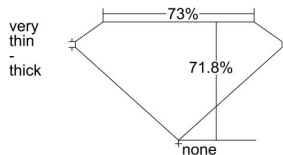

GIA®

FACSIMILE

GIA REPORT 1329816988

Verify this report at GIA.edu

GIA NATURAL DIAMOND DOSSIER®

May 15, 2019
GIA Report Number 1329816988
Shape and Cutting Style ..... Square Modified Brilliant
Measurements ..... 3.46 x 3.35 x 2.40 mm

GRADING RESULTS

Carat Weight ..... 0.23 carat
Color Grade ..... D
Clarity Grade VS1

ADDITIONAL GRADING INFORMATION

Polish ..... Very Good
Symmetry ..... Very Good
Fluorescence ..... Faint
Clarity Characteristics..... Crystal, Pinpoint, Cloud
Inscription(s): GIA 1329816988

PROPORTIONS

Profile not to actual proportions