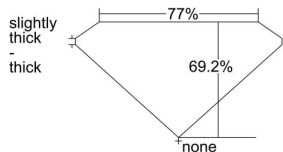

GIA®

FACSIMILE

GIA REPORT 6325827677

Verify this report at GIA.edu

GIA NATURAL DIAMOND DOSSIER®

May 15, 2019
GIA Report Number 6325827677
Shape and Cutting Style ..... Square Modified Brilliant
Measurements ..... 3.56 x 3.44 x 2.38 mm

GRADING RESULTS

Carat Weight ..... 0.23 carat
Color Grade ..... E
Clarity Grade VS1

ADDITIONAL GRADING INFORMATION

Polish ..... Very Good
Symmetry ..... Very Good
Fluorescence ..... Faint
Clarity Characteristics..... Crystal, Cloud, Feather, Pinpoint
Inscription(s): GIA 6325827677

PROPORTIONS

Profile not to actual proportions

GRADING SCALES

GIA COLOR SCALE		GIA CLARITY SCALE			
COLORLESS	D	VERY VERY SLIGHTLY INCLUDED	FLAWLESS		
	E		INTERNALLY FLAWLESS		
	F	VERY SLIGHTLY INCLUDED	VVS₁		
	G		VVS₂		
	H		VS₁		
	NEAR COLORLESS	I	SLIGHTLY INCLUDED	VS₂	
		J		SI₁	
		FAINT	K	INCLUDED	SI₂
			L		I₁
			M		I₂
VERT LIGHT	N	INCLUDED	I₃		
	O				
	P				
	Q				
	R				
LIGHT	S				
	T				
	U				
	V				
	W				
	X				
	Y				
	Z