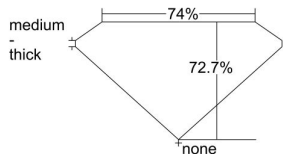

GIA®

FACSIMILE

GIA REPORT 6321828294

Verify this report at GIA.edu

GIA NATURAL DIAMOND DOSSIER®

May 15, 2019
GIA Report Number 6321828294
Shape and Cutting Style ..... Square Modified Brilliant
Measurements ..... 3.50 x 3.36 x 2.45 mm

GRADING RESULTS

Carat Weight ..... 0.24 carat
Color Grade ..... F
Clarity Grade VS2

ADDITIONAL GRADING INFORMATION

Polish ..... Excellent
Symmetry ..... Very Good
Fluorescence ..... Medium Blue
Clarity Characteristics ..... Feather
Inscription(s): GIA 6321828294

PROPORTIONS

Profile not to actual proportions

GRADING SCALES

GIA COLOR SCALE		GIA CLARITY SCALE			
COLORLESS	D	VERY VERY SLIGHTLY INCLUDED	FLAWLESS		
	E		INTERNALLY FLAWLESS		
	F		VVS₁		
	G		VVS₂		
	NEAR COLORLESS		H	VERY SLIGHTLY INCLUDED	VS₁
			I		VS₂
	FAINT		J	SLIGHTLY INCLUDED	S₁
			K		S₂
			L		I₁
			M		I₂
N		I₃			
VERT LIGHT		O	INCLUDED		
		P			
		Q			
		R			
		S			
	T				
	U				
	V				
LIGHT	W				
	X				
	Y				
	Z