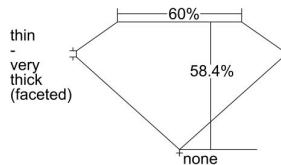

GIA®

FACSIMILE

GIA REPORT 6203292098

Verify this report at GIA.edu

GIA NATURAL DIAMOND DOSSIER®

May 13, 2019
GIA Report Number 6203292098
Shape and Cutting Style ..... Heart Brilliant
Measurements ..... 4.02 x 4.77 x 2.78 mm

GRADING RESULTS

Carat Weight ..... 0.31 carat
Color Grade ..... D
Clarity Grade VS2

ADDITIONAL GRADING INFORMATION

Polish ..... Excellent
Symmetry ..... Good
Fluorescence ..... None
Clarity Characteristics ..... Crystal
Inscription(s): GIA 6203292098

PROPORTIONS

Profile not to actual proportions

GRADING SCALES

GIA COLOR SCALE		GIA CLARITY SCALE		
COLORLESS	D	VERY VERY SLIGHTLY INCLUDED	FLAWLESS	
	E		INTERNALLY FLAWLESS	
	F	VERY SLIGHTLY INCLUDED	VVS₁	
	G		VVS₂	
	NEAR COLORLESS	H	SLIGHTLY INCLUDED	VS₁
		I		VS₂
	FAINT	J	SLIGHTLY INCLUDED	SI₁
		K		SI₂
	LIGHT	L	INCLUDED	I₁
		M		I₂
N		INCLUDED	I₃	
O				
P				
Q				
R				
S				
T				
U				
V				
W				
X				
Y				
Z