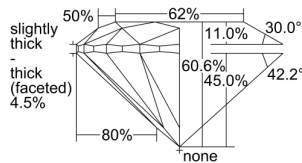

GIA®

FACSIMILE

GIA REPORT 6291430434

Verify this report at GIA.edu

GIA NATURAL DIAMOND DOSSIER®

June 11, 2018
GIA Report Number 6291430434
Shape and Cutting Style ..... Round Brilliant
Measurements ..... 3.94 - 3.99 x 2.40 mm

GRADING RESULTS

Carat Weight ..... 0.23 carat
Color Grade ..... G
Clarity Grade S11
Cut Grade ..... Very Good

ADDITIONAL GRADING INFORMATION

Polish ..... Very Good
Symmetry ..... Very Good
Fluorescence ..... None
Clarity Characteristics ..... Feather
Inscription(s): GIA 6291430434

PROPORTIONS

Profile to actual proportions