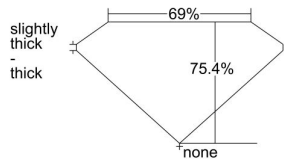

GIA®

FACSIMILE

GIA REPORT 7328816945

Verify this report at GIA.edu

GIA NATURAL DIAMOND DOSSIER®

May 15, 2019
GIA Report Number 7328816945
Shape and Cutting Style ..... Square Modified Brilliant
Measurements ..... 3.48 x 3.43 x 2.58 mm

GRADING RESULTS

Carat Weight ..... 0.26 carat
Color Grade I
Clarity Grade VS1

ADDITIONAL GRADING INFORMATION

Polish ..... Excellent
Symmetry ..... Very Good
Fluorescence ..... None
Clarity Characteristics..... Cloud, Crystal, Pinpoint, Needle
Inscription(s): GIA 7328816945, ASTØR

PROPORTIONS

Profile not to actual proportions

GRADING SCALES

GIA COLOR SCALE		GIA CLARITY SCALE			
COLORLESS	D	VERY VERY SLIGHTLY INCLUDED	FLAWLESS		
	E		INTERNALLY FLAWLESS		
	F		VVS₁		
	NEAR COLORLESS	G	VERY SLIGHTLY INCLUDED	VVS₂	
		H		VS₁	
		FAINT	I	SLIGHTLY INCLUDED	VS₂
			J		SI₁
			K		SI₂
	VERT LIGHT	L	INCLUDED	I₁	
		M		I₂	
N		I₃			
O					
LIGHT		P			
		Q			
		R			
		S			
	T				
	U				
	V				
	W				
	X				
	Y				
	Z