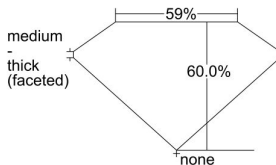

GIA®

FACSIMILE

GIA REPORT 2324700786

Verify this report at GIA.edu

GIA NATURAL DIAMOND DOSSIER®

May 06, 2019
GIA Report Number 2324700786
Shape and Cutting Style ..... Heart Brilliant
Measurements ..... 4.21 x 4.89 x 2.93 mm

GRADING RESULTS

Carat Weight ..... 0.35 carat
Color Grade ..... G
Clarity Grade VS1

ADDITIONAL GRADING INFORMATION

Polish ..... Very Good
Symmetry ..... Very Good
Fluorescence ..... Faint
Clarity Characteristics... **Cloud, Feather, Needle, Indented Natural**
Inscription(s): GIA 2324700786

PROPORTIONS

Profile not to actual proportions

GRADING SCALES

GIA COLOR SCALE		GIA CLARITY SCALE			
COLORLESS	D	VERY VERY SLIGHTLY INCLUDED	FLAWLESS		
	E		INTERNALLY FLAWLESS		
	F	VERY SLIGHTLY INCLUDED	VVS₁		
	G		VVS₂		
	H		VS₁		
	NEAR COLORLESS	I	SLIGHTLY INCLUDED	VS₂	
		J		SI₁	
		FAINT	K	INCLUDED	SI₂
			L		I₁
			M		I₂
VERT LIGHT	N	INCLUDED	I₃		
	O				
	P				
	Q				
	R				
LIGHT	S				
	T				
	U				
	V				
	W				
	X				
	Y				
	Z