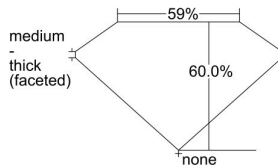

GIA®

FACSIMILE

GIA REPORT 2324700786

Verify this report at GIA.edu

GIA NATURAL DIAMOND DOSSIER®

May 06, 2019
GIA Report Number 2324700786
Shape and Cutting Style ..... Heart Brilliant
Measurements ..... 4.21 x 4.89 x 2.93 mm

GRADING RESULTS

Carat Weight ..... 0.35 carat
Color Grade ..... G
Clarity Grade VS1

ADDITIONAL GRADING INFORMATION

Polish ..... Very Good
Symmetry ..... Very Good
Fluorescence ..... Faint
Clarity Characteristics... Cloud, Feather, Needle, Indented Natural
Inscription(s): GIA 2324700786

PROPORTIONS

Profile not to actual proportions

GRADING SCALES

GIA COLOR SCALE		GIA CLARITY SCALE			
COLORLESS	D	VERY VERY SLIGHTLY INCLUDED	FLAWLESS		
	E		INTERNALLY FLAWLESS		
	F	VERY SLIGHTLY INCLUDED	VVS₁		
	G		VVS₂		
	H		VS₁		
	NEAR COLORLESS	I	SLIGHTLY INCLUDED	VS₂	
		J		SI₁	
		FAINT	K	INCLUDED	SI₂
			L		I₁
			M		I₂
VERT LIGHT	N		INCLUDED	I₃	
	O				
	P				
	Q				
	LIGHT		R		
		S			
		T			
U					
V					
W					
X					
Y					
Z