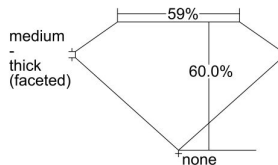

GIA®

FACSIMILE

GIA REPORT 2324700786

Verify this report at GIA.edu

GIA NATURAL DIAMOND DOSSIER®

May 06, 2019
GIA Report Number 2324700786
Shape and Cutting Style ..... Heart Brilliant
Measurements ..... 4.21 x 4.89 x 2.93 mm

GRADING RESULTS

Carat Weight ..... 0.35 carat
Color Grade ..... G
Clarity Grade VS1

ADDITIONAL GRADING INFORMATION

Polish ..... Very Good
Symmetry ..... Very Good
Fluorescence ..... Faint
Clarity Characteristics... **Cloud, Feather, Needle, Indented Natural**
Inscription(s): GIA 2324700786

PROPORTIONS

Profile not to actual proportions

GRADING SCALES

GIA COLOR SCALE		GIA CLARITY SCALE			
COLORLESS	D	VERY VERY SLIGHTLY INCLUDED	FLAWLESS		
	E		INTERNALLY FLAWLESS		
	F	VERY SLIGHTLY INCLUDED	VVS₁		
	G		VVS₂		
	H		VS₁		
	NEAR COLORLESS	I	SLIGHTLY INCLUDED	VS₂	
		J		SI₁	
		FAINT	K	INCLUDED	SI₂
			L		I₁
			M		I₂
VERT LIGHT	N	INCLUDED	I₃		
	O				
	P				
	Q				
	R				
LIGHT	S				
	T				
	U				
	V				
	W				
	X				
	Y				
	Z