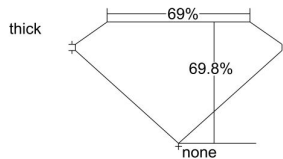

GIA®

FACSIMILE

GIA REPORT 7321705151

Verify this report at GIA.edu

GIA NATURAL DIAMOND DOSSIER®

May 06, 2019
GIA Report Number 7321705151
Shape and Cutting Style ..... **Cut-Cornered Rectangular Modified Brilliant**
Measurements ..... 4.97 x 3.88 x 2.71 mm

GRADING RESULTS

Carat Weight ..... 0.46 carat
Color Grade ..... D
Clarity Grade VS2

ADDITIONAL GRADING INFORMATION

Polish ..... Excellent
Symmetry ..... Excellent
Fluorescence ..... Faint
Clarity Characteristics ..... Crystal
Inscription(s): GIA 7321705151

PROPORTIONS

Profile not to actual proportions

GRADING SCALES

GIA COLOR SCALE		GIA CLARITY SCALE			
COLORLESS	D	VERY VERY SLIGHTLY INCLUDED	FLAWLESS		
	E		INTERNALLY FLAWLESS		
	F	VERY SLIGHTLY INCLUDED	VVS₁		
	G		VVS₂		
	H		VS₁		
	NEAR COLORLESS	I	SLIGHTLY INCLUDED	VS₂	
		J		SI₁	
		FAINT	K	INCLUDED	SI₂
			L		I₁
			M		I₂
VERT LIGHT	N		INCLUDED	I₃	
	O				
	P				
	Q				
	R				
	LIGHT	S			
		T			
U					
	V				
	W				
	X				
	Y				
	Z