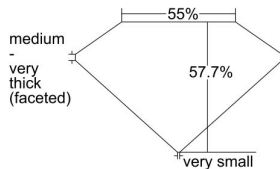

GIA®

FACSIMILE

GIA REPORT 1328672271

Verify this report at GIA.edu

GIA NATURAL DIAMOND DOSSIER®

April 30, 2019
GIA Report Number 1328672271
Shape and Cutting Style ..... Marquise Brilliant
Measurements ..... 7.42 x 3.56 x 2.05 mm

GRADING RESULTS

Carat Weight ..... 0.33 carat
Color Grade ..... H
Clarity Grade VS1

ADDITIONAL GRADING INFORMATION

Polish ..... Excellent
Symmetry ..... Good
Fluorescence ..... Faint
Clarity Characteristics ..... Crystal, Cloud
Inscription(s): GIA 1328672271

PROPORTIONS

Profile not to actual proportions

GRADING SCALES

GIA COLOR SCALE		GIA CLARITY SCALE			
COLORLESS	D	VERY VERY SLIGHTLY INCLUDED	FLAWLESS		
	E		INTERNALLY FLAWLESS		
	F	VERY SLIGHTLY INCLUDED	VVS₁		
	G		VVS₂		
	H		VS₁		
	NEAR COLORLESS	I	SLIGHTLY INCLUDED	VS₂	
		J		SI₁	
		FAINT	K	INCLUDED	SI₂
			L		I₁
			M		I₂
VERT LIGHT	N		INCLUDED	I₃	
	O				
	P				
	Q				
	LIGHT		R		
		S			
		T