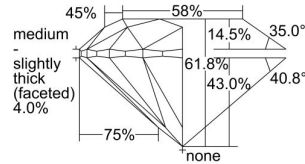

GIA®

FACSIMILE

GIA REPORT 5326543234

Verify this report at GIA.edu

GIA NATURAL DIAMOND DOSSIER®

April 17, 2019
GIA Report Number 5326543234
Shape and Cutting Style ..... Round Brilliant
Measurements ..... 3.91 - 3.92 x 2.42 mm

GRADING RESULTS

Carat Weight ..... 0.23 carat
Color Grade ..... E
Clarity Grade S11
Cut Grade ..... Excellent

ADDITIONAL GRADING INFORMATION

Polish ..... Very Good
Symmetry ..... Excellent
Fluorescence ..... None
Clarity Characteristics ..... Feather, Cloud
Inscription(s): GIA 5326543234

PROPORTIONS

Profile to actual proportions

GRADING SCALES

GIA COLOR SCALE	GIA CLARITY SCALE	GIA CUT SCALE
D	FLAWLESS	EXCELLENT
E	INTERNALLY FLAWLESS	
F	VVS₁	VERY GOOD
G		
H	VS₁	GOOD
I		
J	SI₁	FAIR
K		
L	I₁	POOR
M		
N	I₂	
O	I₃	
P		
Q		
R		
S		
T		
U		
V		
W		
X		
Y		
Z