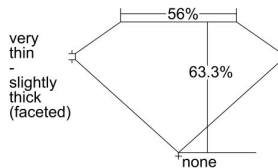

GIA®

FACSIMILE

GIA REPORT 7323637516

Verify this report at GIA.edu

GIA NATURAL DIAMOND DOSSIER®

April 30, 2019
GIA Report Number 7323637516
Shape and Cutting Style ..... Oval Brilliant
Measurements ..... 5.58 x 3.96 x 2.51 mm

GRADING RESULTS

Carat Weight ..... 0.35 carat
Color Grade I
Clarity Grade SI1

ADDITIONAL GRADING INFORMATION

Polish ..... Very Good
Symmetry ..... Good
Fluorescence ..... Faint
Clarity Characteristics..... Cloud, Feather, Crystal, Cavity
Inscription(s): GIA 7323637516

PROPORTIONS

Profile not to actual proportions

GRADING SCALES

GIA COLOR SCALE		GIA CLARITY SCALE			
COLORLESS	D	VERY VERY SLIGHTLY INCLUDED	FLAWLESS		
	E		INTERNALLY FLAWLESS		
	F		VVS₁		
	NEAR COLORLESS	G	VERY SLIGHTLY INCLUDED	VVS₂	
		H		VS₁	
		FANT	I	SLIGHTLY INCLUDED	VS₂
			J		SI₁
	LIGHT	K	INCLUDED	SI₂	
		L		I₁	
		M		I₂	
N		INCLUDED	I₃		
O					
P					
Q					
R					
S					
T					
U					
V					
W					
X					
Y					
Z