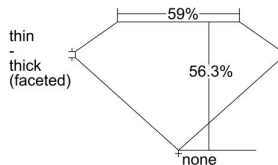

GIA®

FACSIMILE

GIA REPORT 1329611665

Verify this report at GIA.edu

GIA NATURAL DIAMOND DOSSIER®

April 24, 2019
GIA Report Number 1329611665
Shape and Cutting Style ..... Heart Brilliant
Measurements ..... 4.49 x 5.19 x 2.92 mm

GRADING RESULTS

Carat Weight ..... 0.40 carat
Color Grade ..... J
Clarity Grade SI2

ADDITIONAL GRADING INFORMATION

Polish ..... Excellent
Symmetry ..... Very Good
Fluorescence ..... None
Clarity Characteristics ..... Crystal
Inscription(s): GIA 1329611665

PROPORTIONS

Profile not to actual proportions

GRADING SCALES

GIA COLOR SCALE		GIA CLARITY SCALE			
COLORLESS	D	VERY VERY SLIGHTLY INCLUDED	FLAWLESS		
	E		INTERNALLY FLAWLESS		
	F	VERY SLIGHTLY INCLUDED	VVS₁		
	G		VVS₂		
	H		VS₁		
	NEAR COLORLESS	I	SLIGHTLY INCLUDED	VS₂	
		J		SI₁	
		FAINT	K	INCLUDED	SI₂
			L		I₁
			M		I₂
VERT LIGHT	N	INCLUDED	I₃		
	O				
	P				
	Q				
	R				
LIGHT	S				
	T				
	U				
	V				
	W				
	X				
Y					
Z