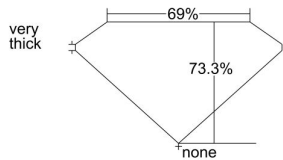

GIA®

FACSIMILE

GIA REPORT 6325574366

Verify this report at GIA.edu

GIA NATURAL DIAMOND DOSSIER®

April 22, 2019
GIA Report Number 6325574366
Shape and Cutting Style ..... **Cut-Cornered Rectangular Modified Brilliant**
Measurements ..... 5.11 x 3.85 x 2.82 mm

GRADING RESULTS

Carat Weight ..... 0.51 carat
Color Grade ..... E
Clarity Grade VS1

ADDITIONAL GRADING INFORMATION

Polish ..... Excellent
Symmetry ..... Excellent
Fluorescence ..... Strong Blue
Clarity Characteristics ..... Cloud, Pinpoint
Inscription(s): GIA 6325574366

PROPORTIONS

Profile not to actual proportions

GRADING SCALES

GIA COLOR SCALE		GIA CLARITY SCALE			
COLORLESS	D	VERY VERY SLIGHTLY INCLUDED	FLAWLESS		
	E		INTERNALLY FLAWLESS		
	F	VERY SLIGHTLY INCLUDED	VVS₁		
	G		VVS₂		
	H		VS₁		
	NEAR COLORLESS	I	SLIGHTLY INCLUDED	VS₂	
		J		SI₁	
		FAINT	K	INCLUDED	SI₂
			L		I₁
			M		I₂
VERT LIGHT	N	INCLUDED	I₃		
	O				
	P				
	Q				
	R				
	S				
	T				
LIGHT	U				
	V				
	W				
	X				
Y					
Z