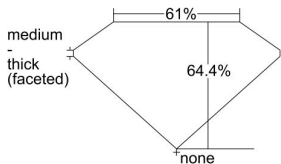

GIA®

FACSIMILE

GIA REPORT 6322423244

Verify this report at GIA.edu

GIA NATURAL DIAMOND DOSSIER®

April 03, 2019
GIA Report Number 6322423244
Shape and Cutting Style ..... Oval Brilliant
Measurements ..... 5.09 x 3.71 x 2.39 mm

GRADING RESULTS

Carat Weight ..... 0.30 carat
Color Grade ..... E
Clarity Grade SI1

ADDITIONAL GRADING INFORMATION

Polish ..... Very Good
Symmetry ..... Good
Fluorescence ..... None
Clarity Characteristics ..... Crystal
Inscription(s): GIA 6322423244

PROPORTIONS

Profile not to actual proportions

GRADING SCALES

GIA COLOR SCALE		GIA CLARITY SCALE			
COLORLESS	D	VERY VERY SLIGHTLY INCLUDED	FLAWLESS		
	E		INTERNALLY FLAWLESS		
	F	VERY SLIGHTLY INCLUDED	VVS₁		
	G		VVS₂		
	H		VS₁		
	NEAR COLORLESS	I	SLIGHTLY INCLUDED	VS₂	
		J		SI₁	
		FAINT	K	INCLUDED	SI₂
			L		I₁
			M		I₂
VERT LIGHT	N		INCLUDED	I₃	
	O				
	P				
	Q				
	R				
	S				
LIGHT	T				
	U				
	V				
	W				
	X				
Y					
Z