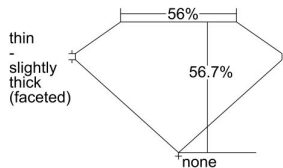

GIA®

FACSIMILE

GIA REPORT 7328409717

Verify this report at GIA.edu

GIA NATURAL DIAMOND DOSSIER®

April 03, 2019
GIA Report Number 7328409717
Shape and Cutting Style ..... Heart Brilliant
Measurements ..... 4.58 x 5.25 x 2.97 mm

GRADING RESULTS

Carat Weight ..... 0.40 carat
Color Grade ..... H
Clarity Grade VS2

ADDITIONAL GRADING INFORMATION

Polish ..... Excellent
Symmetry ..... Very Good
Fluorescence ..... Faint
Clarity Characteristics..... Crystal, Cloud, Cavity, Feather
Inscription(s): GIA 7328409717

PROPORTIONS

Profile not to actual proportions

GRADING SCALES

GIA COLOR SCALE		GIA CLARITY SCALE		
NEAR COLORLESS	D	VERY VERY SLIGHTLY INCLUDED	FLAWLESS	
	E		INTERNALLY FLAWLESS	
	F	VERY SLIGHTLY INCLUDED	VVS₁	
	G		VVS₂	
	H		VS₁	
	FAINT	I	SLIGHTLY INCLUDED	VS₂
		J		SI₁
		K	INCLUDED	SI₂
		L		I₁
		M		I₂
LIGHT	N	INCLUDED	I₃	
	O			
	P			
	Q			
	R