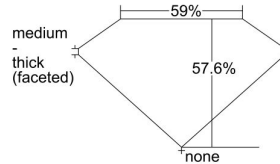

GIA®

FACSIMILE

GIA REPORT 5202166218

Verify this report at GIA.edu

GIA NATURAL DIAMOND DOSSIER®

March 26, 2019
GIA Report Number 5202166218
Shape and Cutting Style ..... Heart Brilliant
Measurements ..... 4.42 x 5.22 x 3.00 mm

GRADING RESULTS

Carat Weight ..... 0.41 carat
Color Grade ..... H
Clarity Grade VS1

ADDITIONAL GRADING INFORMATION

Polish ..... Very Good
Symmetry ..... Good
Fluorescence ..... None
Clarity Characteristics ..... Crystal, Feather
Inscription(s): GIA 5202166218

PROPORTIONS

Profile not to actual proportions

GRADING SCALES

GIA COLOR SCALE		GIA CLARITY SCALE			
COLORLESS	D	VERY VERY SLIGHTLY INCLUDED	FLAWLESS		
	E		INTERNALLY FLAWLESS		
	F	VERY SLIGHTLY INCLUDED	VVS₁		
	G		VVS₂		
	H		VS₁		
	NEAR COLORLESS	I	SLIGHTLY INCLUDED	VS₂	
		J		SI₁	
		FAINT	K	INCLUDED	SI₂
			L		I₁
			M		I₂
VERT LIGHT	N	INCLUDED	I₃		
	O				
	P				
	Q				
	R				
LIGHT	S				
	T				
	U				
	V				
	W				
	X				
	Y				
Z