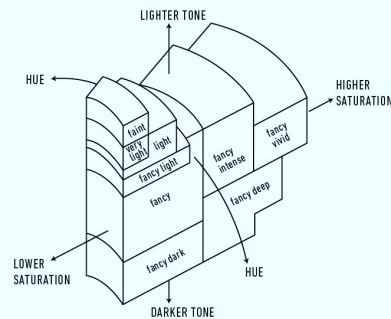

ADDITIONAL INFORMATION

GIA COLORED
DIAMOND
SCALE

Illustration of GIA fancy color grade interrelationships

GIA
CLARITY
SCALE

	FLAWLESS
	INTERNALLY FLAWLESS
VERY VERY SLIGHTLY INCLUDED	VVS₁
	VVS₂
VERY SLIGHTLY INCLUDED	VS₁
	VS₂
SLIGHTLY INCLUDED	SI₁
	SI₂
INCLUDED	I₁
	I₂
	I₃