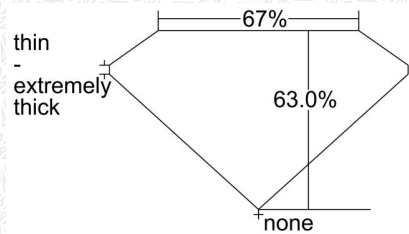

FACSIMILE

GIA COLORED DIAMOND REPORT

May 18, 2015
Report Type ..... Grading Report
GIA Report Number 2175147203
Shape and Cutting Style ..... Cut-Cornered Rectangular
Modified Brilliant
Measurements ..... 4.51 x 4.23 x 2.66 mm

Carat Weight ..... 0.44 carat
Color Grade ..... Fancy Light Yellow
Color Origin ..... Natural
Color Distribution ..... Even
Clarity Grade SI1
Proportions:

Profile not to actual proportions

Polish ..... Very Good
Symmetry ..... Good
Fluorescence ..... None

Inscription(s): GIA 2175147203

Comments: Pinpoints are not shown.