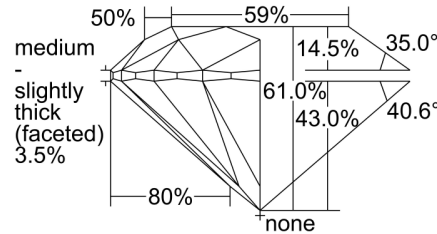

**GIA NATURAL DIAMOND GRADING REPORT**

November 21, 2018  
 GIA Report Number ..... 2317277236  
 Shape and Cutting Style ..... Round Brilliant  
 Measurements ..... 6.45 - 6.49 x 3.95 mm

**GRADING RESULTS**

Carat Weight ..... 1.03 carat  
 Color Grade ..... F  
 Clarity Grade ..... VS2  
 Cut Grade ..... Excellent

**ADDITIONAL GRADING INFORMATION**

Polish ..... Excellent  
 Symmetry ..... Excellent  
 Fluorescence ..... Faint  
 Inscription(s): GIA 2317277236

**Comments:** Clarity grade is based on clouds that are not shown. Surface graining is not shown.

**PROPORTIONS**

Profile to actual proportions

**CLARITY CHARACTERISTICS**

**KEY TO SYMBOLS\***

-  Feather
-  Needle

\* Red symbols denote internal characteristics (inclusions). Green or black symbols denote external characteristics (blemishes). Diagram is an approximate representation of the diamond, and symbols shown indicate type, position, and approximate size of clarity characteristics. All clarity characteristics may not be shown. Details of finish are not shown.