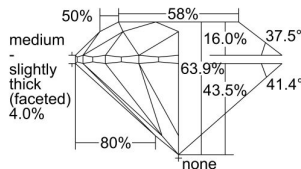

GIA®

FACSIMILE

GIA REPORT 7296073415

Verify this report at GIA.edu

GIA NATURAL DIAMOND DOSSIER®

May 15, 2018
GIA Report Number 7296073415
Shape and Cutting Style ..... Round Brilliant
Measurements ..... 3.92 - 3.96 x 2.52 mm

GRADING RESULTS

Carat Weight ..... 0.24 carat
Color Grade ..... F
Clarity Grade S11
Cut Grade ..... Good

ADDITIONAL GRADING INFORMATION

Polish ..... Very Good
Symmetry ..... Good
Fluorescence ..... None
Clarity Characteristics ..... Cloud
Inscription(s): GIA 7296073415

PROPORTIONS

Profile to actual proportions

GRADING SCALES

GIA COLOR SCALE	GIA CLARITY SCALE	GIA CUT SCALE
D	FLAWLESS	EXCELLENT
E	FLAWLESS	
F	FLAWLESS	VERY GOOD
G	FLAWLESS	
H	VVS₁	GOOD
I	VVS₂	
J	VS₁	FAIR
K	VS₂	
L	S1₁	POOR
M	S1₂	
N	I₁	
O	I₂	
P	I₃	
Q		
R		
S		
T		
U		
V		
W		
X		
Y		
Z