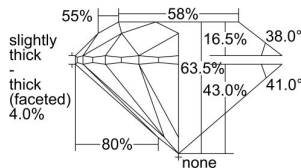

GIA®

FACSIMILE

GIA REPORT 2296073723

Verify this report at GIA.edu

GIA NATURAL DIAMOND DOSSIER®

May 14, 2018
GIA Report Number 2296073723
Shape and Cutting Style ..... Round Brilliant
Measurements ..... 3.91 - 3.92 x 2.49 mm

GRADING RESULTS

Carat Weight ..... 0.24 carat
Color Grade ..... H
Clarity Grade S11
Cut Grade ..... Good

ADDITIONAL GRADING INFORMATION

Polish ..... Good
Symmetry ..... Good
Fluorescence ..... None
Clarity Characteristics ..... Cloud
Inscription(s): GIA 2296073723

PROPORTIONS

Profile to actual proportions

GRADING SCALES

GIA COLOR SCALE	GIA CLARITY SCALE	GIA CUT SCALE	
D	FLAWLESS	EXCELLENT	
E	INTERNALLY FLAWLESS		
F		VVS₁	VERY GOOD
G	VVS₂		
H	VS₁	GOOD	
I	VS₂		
J	S1₁	FAIR	
K	S1₂		
L	I₁	POOR	
M	I₂		
N	I₃		
O			
P			
Q			
R			
S			
T			
U			
V			
W			
X			
Y			
Z