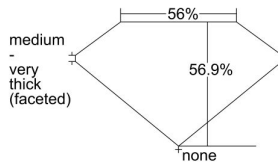

GIA®

FACSIMILE

GIA REPORT 7228355928

Verify this report at gia.edu

GIA DIAMOND DOSSIER®

April 18, 2016
GIA Report Number 7228355928
Shape and Cutting Style ..... Heart Brilliant
Measurements ..... 4.46 x 4.49 x 2.55 mm

GRADING RESULTS

Carat Weight ..... 0.31 carat
Color Grade ..... E
Clarity Grade VS2

ADDITIONAL GRADING INFORMATION

Polish ..... Very Good
Symmetry ..... Very Good
Fluorescence ..... None
Clarity Characteristics ..... Feather
Inscription(s): GIA 7228355928

PROPORTIONS

Profile not to actual proportions

GRADING SCALES

GIA COLOR SCALE		GIA CLARITY SCALE			
COLORLESS	D	VERY VERY SLIGHTLY INCLUDED	FLAWLESS		
	E		INTERNALLY FLAWLESS		
	F	VERY SLIGHTLY INCLUDED	VVS₁		
	G		VVS₂		
	H		VS₁		
	NEAR COLORLESS	I	SLIGHTLY INCLUDED	VS₂	
		J		SI₁	
		FAINT	K	INCLUDED	SI₂
			L		I₁
			M		I₂
VERT LIGHT	N	LIGHT	I₃		
	O				
	P				
	Q				
	R