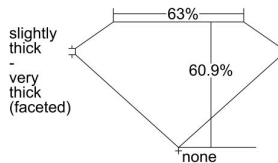

GIA®

FACSIMILE

GIA REPORT 1298856832

Verify this report at GIA.edu

GIA NATURAL DIAMOND DOSSIER®

July 17, 2018
GIA Report Number 1298856832
Shape and Cutting Style ..... Heart Brilliant
Measurements ..... 4.15 x 4.55 x 2.77 mm

GRADING RESULTS

Carat Weight ..... 0.31 carat
Color Grade ..... G
Clarity Grade VVS2

ADDITIONAL GRADING INFORMATION

Polish ..... Very Good
Symmetry ..... Very Good
Fluorescence ..... None
Clarity Characteristics..... Cloud, Pinpoint, Feather, Indented
Natural

Inscription(s): GIA 1298856832

PROPORTIONS

Profile not to actual proportions

GRADING SCALES

GIA COLOR SCALE		GIA CLARITY SCALE		
NEAR COLORLESS	D	VERY VERY SLIGHTLY INCLUDED	FLAWLESS	
	E		INTERNALLY FLAWLESS	
	F	VERY SLIGHTLY INCLUDED	VVS₁	
	G		VVS₂	
	H		VS₁	
	FAINT	I	SLIGHTLY INCLUDED	VS₂
		J		SI₁
		K	INCLUDED	SI₂
		L		I₁
		M		I₂
LIGHT		N	INCLUDED	I₃
		O		
		P		
	Q			
	R			
	S