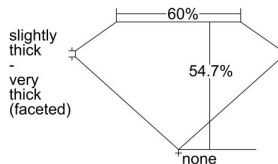

GIA®

FACSIMILE

GIA REPORT 1297183575

Verify this report at GIA.edu

GIA NATURAL DIAMOND DOSSIER®

May 24, 2018
GIA Report Number 1297183575
Shape and Cutting Style ..... Heart Brilliant
Measurements ..... 4.43 x 4.90 x 2.68 mm

GRADING RESULTS

Carat Weight ..... 0.34 carat
Color Grade I
Clarity Grade VS1

ADDITIONAL GRADING INFORMATION

Polish ..... Very Good
Symmetry ..... Very Good
Fluorescence ..... None
Clarity Characteristics..... Feather, Needle, Cloud
Inscription(s): GIA 1297183575

PROPORTIONS

Profile not to actual proportions

GRADING SCALES

GIA COLOR SCALE		GIA CLARITY SCALE		
NEAR COLORLESS	D	VERY VERY SLIGHTLY INCLUDED	FLAWLESS	
	E		INTERNALLY FLAWLESS	
	F	VERY SLIGHTLY INCLUDED	VVS₁	
	G		VVS₂	
	H		VS₁	
	FAINT	I	SLIGHTLY INCLUDED	VS₂
		J		SI₁
		K	INCLUDED	SI₂
		L		I₁
		M		I₂
LIGHT	N		I₃	
	O			
	P			
	Q			
	R