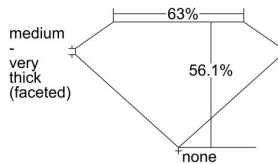

GIA®

FACSIMILE

GIA REPORT 1293183883

Verify this report at GIA.edu

GIA NATURAL DIAMOND DOSSIER®

May 23, 2018
GIA Report Number 1293183883
Shape and Cutting Style ..... Heart Brilliant
Measurements ..... 4.22 x 4.69 x 2.63 mm

GRADING RESULTS

Carat Weight ..... 0.31 carat
Color Grade I
Clarity Grade VS2

ADDITIONAL GRADING INFORMATION

Polish ..... Very Good
Symmetry ..... Very Good
Fluorescence ..... None
Clarity Characteristics..... Feather, Cavity, Crystal
Inscription(s): GIA 1293183883

PROPORTIONS

Profile not to actual proportions

GRADING SCALES

GIA COLOR SCALE		GIA CLARITY SCALE			
COLORLESS	D	VERY VERY SLIGHTLY INCLUDED	FLAWLESS		
	E		INTERNALLY FLAWLESS		
	F	VERY SLIGHTLY INCLUDED	VVS₁		
	G		VVS₂		
	H		VS₁		
	NEAR COLORLESS	I	SLIGHTLY INCLUDED	VS₂	
		J		SI₁	
		FAINT	K	INCLUDED	SI₂
			L		I₁
			M		I₂
VERT LIGHT	N	INCLUDED	I₃		
	O				
	P				
	Q				
	R				
LIGHT	S				
	T				
	U				
	V				
	W				
X					
Y					
Z