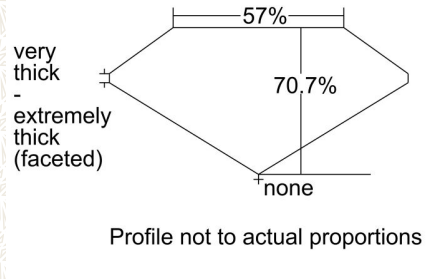

GIA COLORED DIAMOND REPORT

August 01, 2016
 Report Type Grading Report
 GIA Report Number 6232176865
 Shape and Cutting Style Oval Modified Brilliant
 Measurements 5.41 x 4.16 x 2.94 mm

Carat Weight 0.54 carat
 Color Grade Fancy Brownish Greenish Yellow
 Color Origin Natural
 Color Distribution Even
 Clarity Grade VS1
 Proportions:

Polish Very Good
 Symmetry Good
 Fluorescence Faint
 Inscription(s): GIA 6232176865
 Comments: Additional pinpoints are not shown.

ADDITIONAL INFORMATION

CLARITY CHARACTERISTICS

KEY TO SYMBOLS*

- Crystal
- Pinpoint

* Red symbols denote internal characteristics (inclusions). Green or black symbols denote external characteristics (blemishes). Diagram is an approximate representation of the diamond, and symbols shown indicate type, position, and approximate size of clarity characteristics. All clarity characteristics may not be shown. Details of finish are not shown.